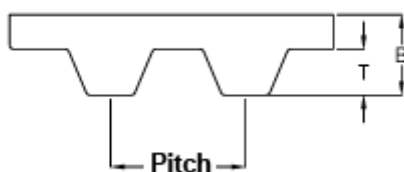

Data Sheet

Article number: 602931410085

Description: Gates Open timing belt rubber
XL-031-glass cord

Measures

B = 2.3
Pitch = 1/5"
T = 1.27
Width = 031